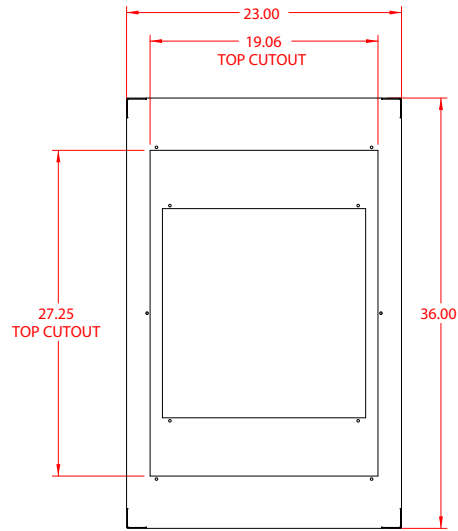

PART No. C2F193536

for more information visit
www.hammfg.com

Data subject to change without notice

Isometric drawing not to scale

CCR TAPPED RAILS NOT INCLUDED

TOP VIEW

L.S. VIEW

FRONT VIEW

R.S. VIEW

BOTTOM VIEW