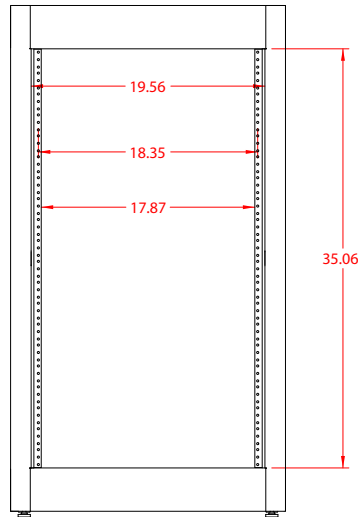

PART No. C2F193536

for more information visit
www.hammfg.com

Data subject to change without notice

Isometric drawing not to scale

CCR TAPPED RAILS NOT INCLUDED

TOP VIEW

L.S. VIEW

FRONT VIEW

R.S. VIEW

BOTTOM VIEW