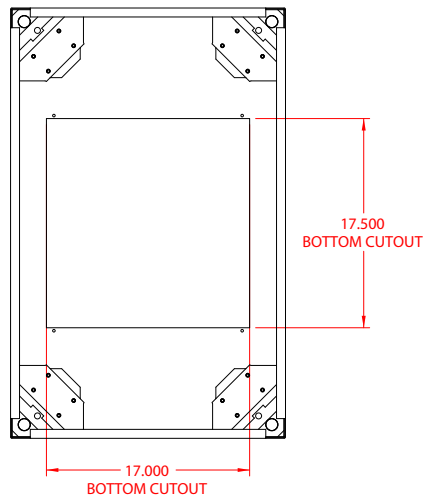

PART No. C2F193536

for more information visit
www.hammfg.com

Data subject to change without notice

Isometric drawing not to scale

CCR TAPPED RAILS NOT INCLUDED

TOP VIEW

L.S. VIEW

FRONT VIEW

R.S. VIEW

BOTTOM VIEW