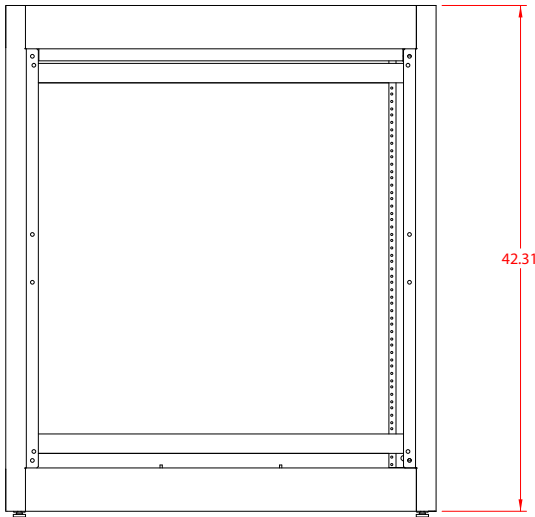

PART No. C2F193536

for more information visit
www.hammfg.com

Data subject to change without notice

Isometric drawing not to scale

CCR TAPPED RAILS NOT INCLUDED

TOP VIEW

L.S. VIEW

FRONT VIEW

R.S. VIEW

BOTTOM VIEW